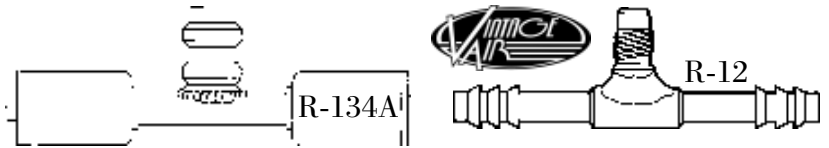

**In Line Service Port Taps
(All Straight)**

Description	#6 Line	#8 Line	#10 Line
134-A Std.	VAA 34825-VUG . $15.00	VAA 34826-VUG . $15.00	VAA 34827-VUG .. $15.00
134-A B.L.	VAA 35825-VUG . $15.00	VAA 35826-VUG . $15.00	VAA 35827-VUG .. $15.00
R-12	VAA 34800-VUG ... $4.00	VAA 34801-VUG ... $4.00	VAA 34802-VUG ... $4.75

Crimp Ferrules

For use with “Standard” type crimp fittings. Priced Each

#6 Fitting VAA 35453-VUG ... $0.80	#8 Fitting VAA 35455-VUG ... $0.85	#10 Fitting VAA 35456-VUG ... $0.90

Sachse Rod Shop Caps.....Only $8.00

Ask About A “Cap Deal” With Your Order!!