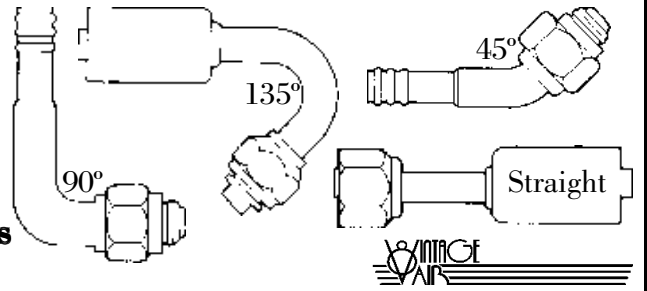

Female O-Ring A/C Fittings

“Standard” Style Crimp Fittings (Ferrule Not Included)

Fitting Profile	#6 Fitting	#8 Fitting	#10 Fitting
Straight	VAA 34411-VUG ... \$2.75	VAA 34412-VUG ... \$3.00	VAA 34413-VUG ... \$3.50
45 Degree	VAA 34421-VUG ... \$3.25	VAA 34422-VUG ... \$3.25	VAA 34423-VUG ... \$4.00
90 Degree	VAA 34431-VUG ... \$3.25	VAA 34432-VUG ... \$3.25	VAA 34433-VUG ... \$4.00
135 Degree	VAA 34440-VUG ... \$8.00	VAA 34442-VUG ... \$8.00	VAA 34443-VUG ... \$8.00

“Bead Lock” Crimp Fittings With Captured Ferrule

Straight	VAA 35811-VUG ... \$2.25	VAA 35812-VUG ... \$2.25	VAA 35813-VUG ... \$2.50
45 Degree	VAA 35821-VUG ... \$2.25	VAA 35822-VUG ... \$2.50	VAA 35823-VUG ... \$2.95
90 Degree	VAA 35831-VUG ... \$2.50	VAA 35832-VUG ... \$2.50	VAA 35833-VUG ... \$2.75
135 Degree	VAA 35841-VUG ... \$7.00	VAA 35842-VUG ... \$9.00	VAA 35843-VUG ... \$9.00